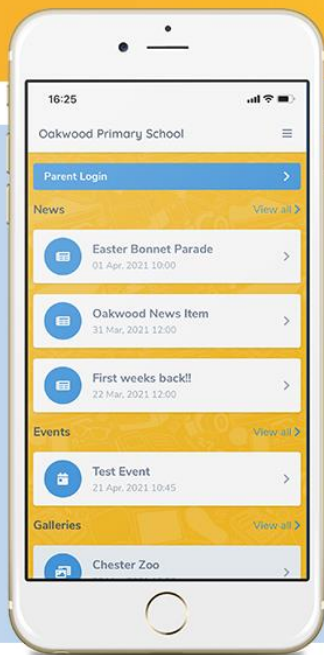

GUIDE TO OUR APP FOR PARENTS & CARERS

School Spider allows you to receive and return information directly to and from the school.

Receive instant messages, complete surveys, book your parents' evenings and more.

Select your school to get started!

LOGGING IN

Once you have selected the school, you will see posts from the school website. Click parent dashboard to login or create an account. Create an account by pressing "create account" and enter your email address.

You must have your email linked with the school

TAKE A LOOK AROUND

See all action items on your dashboard

Click to respond or book for each child

Click the envelope to see your recent messages

Click these 3 lines to:
- Switch between areas
- Edit your profile
- Logout